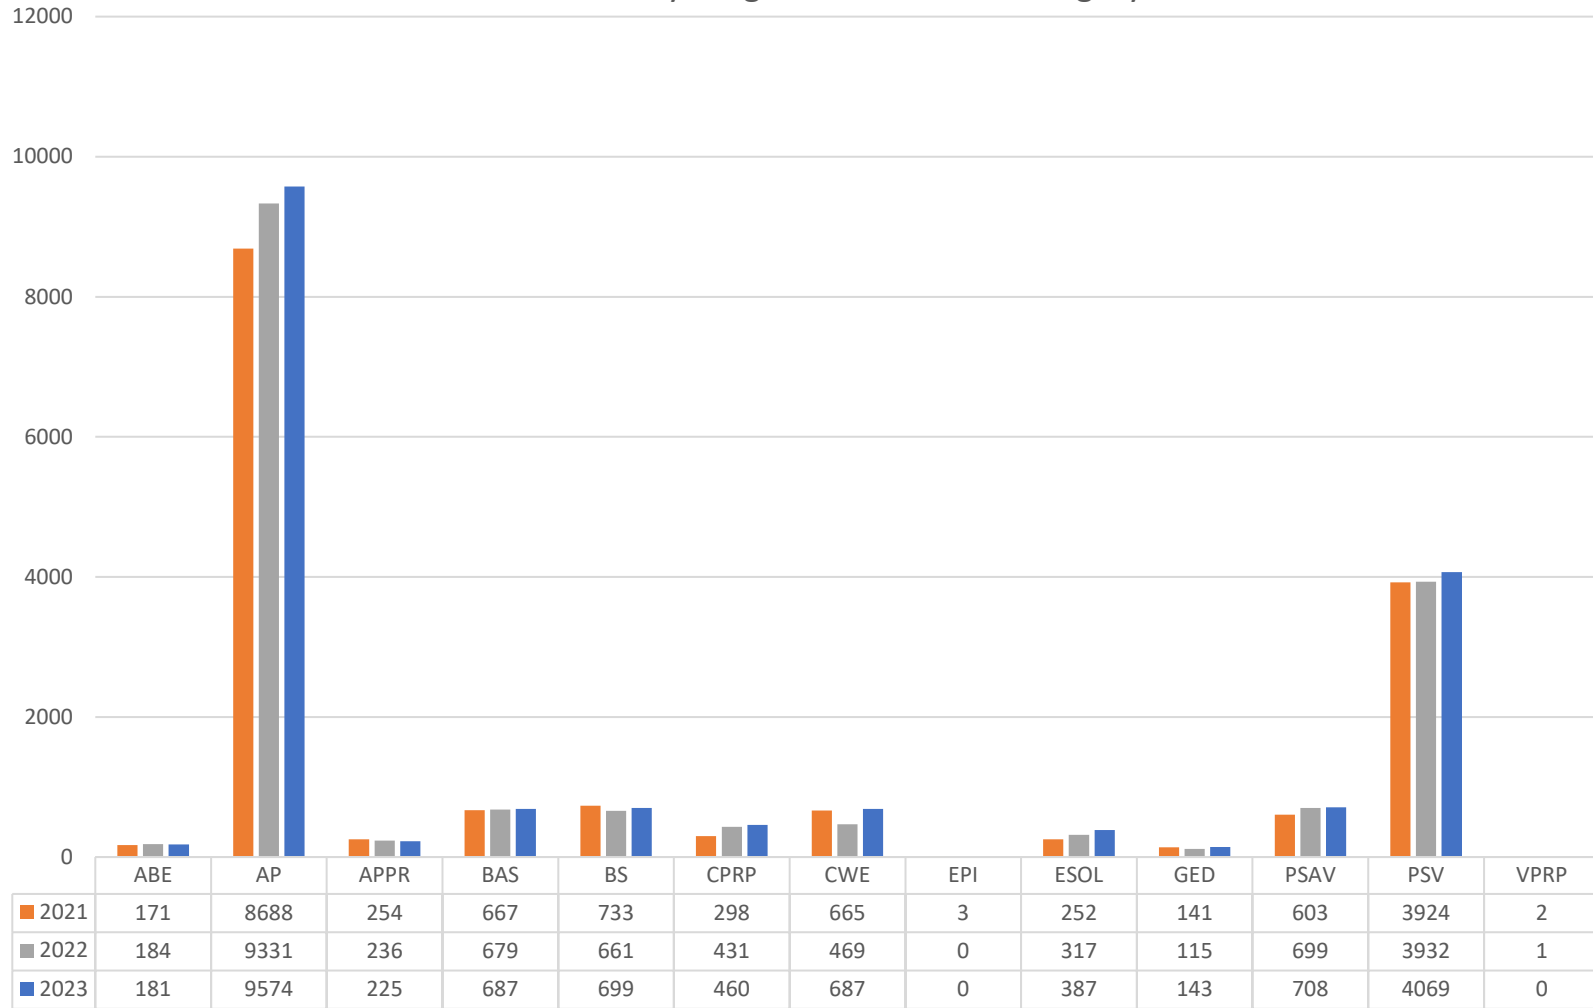

### Fall Headcount by Program and Course Category

2021 2022 2023

Source: SDB RT6 06/26/2024