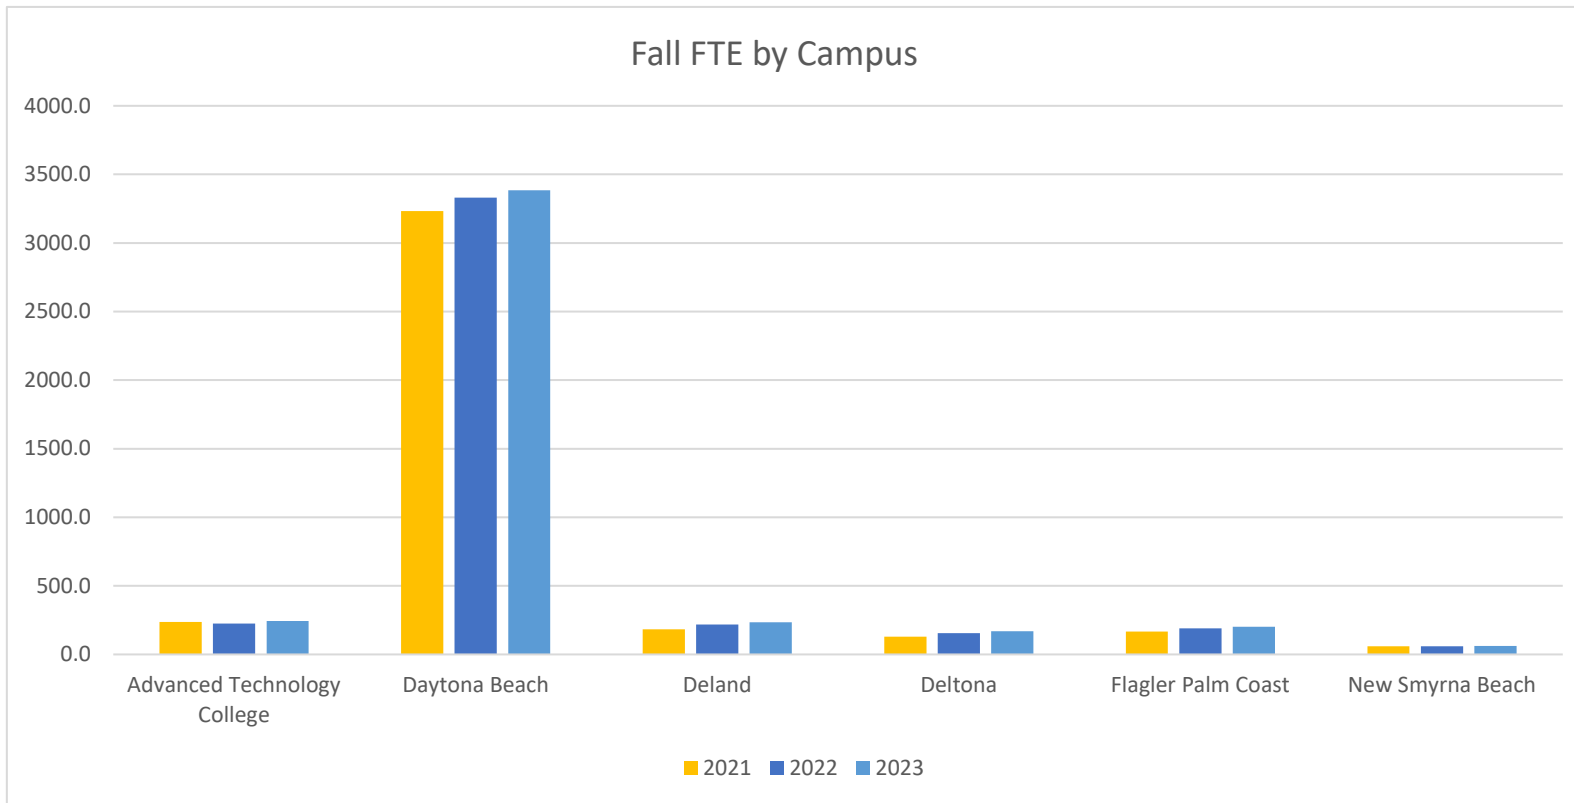

	2021	2022	2023	Grand Total
Advanced Technology College	236.4	225.8	243.3	734.0
Daytona Beach	3233.6	3330.5	3383.2	10666.9
Deland	182.9	219.1	235.4	711.1
Deltona	130.0	154.8	168.3	398.2
Flagler Palm Coast	166.2	190.6	202.7	579.4
New Smyrna Beach	59.0	58.5	61.3	209.3
<b>Grand Total</b>	<b>4008.0</b>	<b>4179.3</b>	<b>4294.2</b>	<b>13298.9</b>