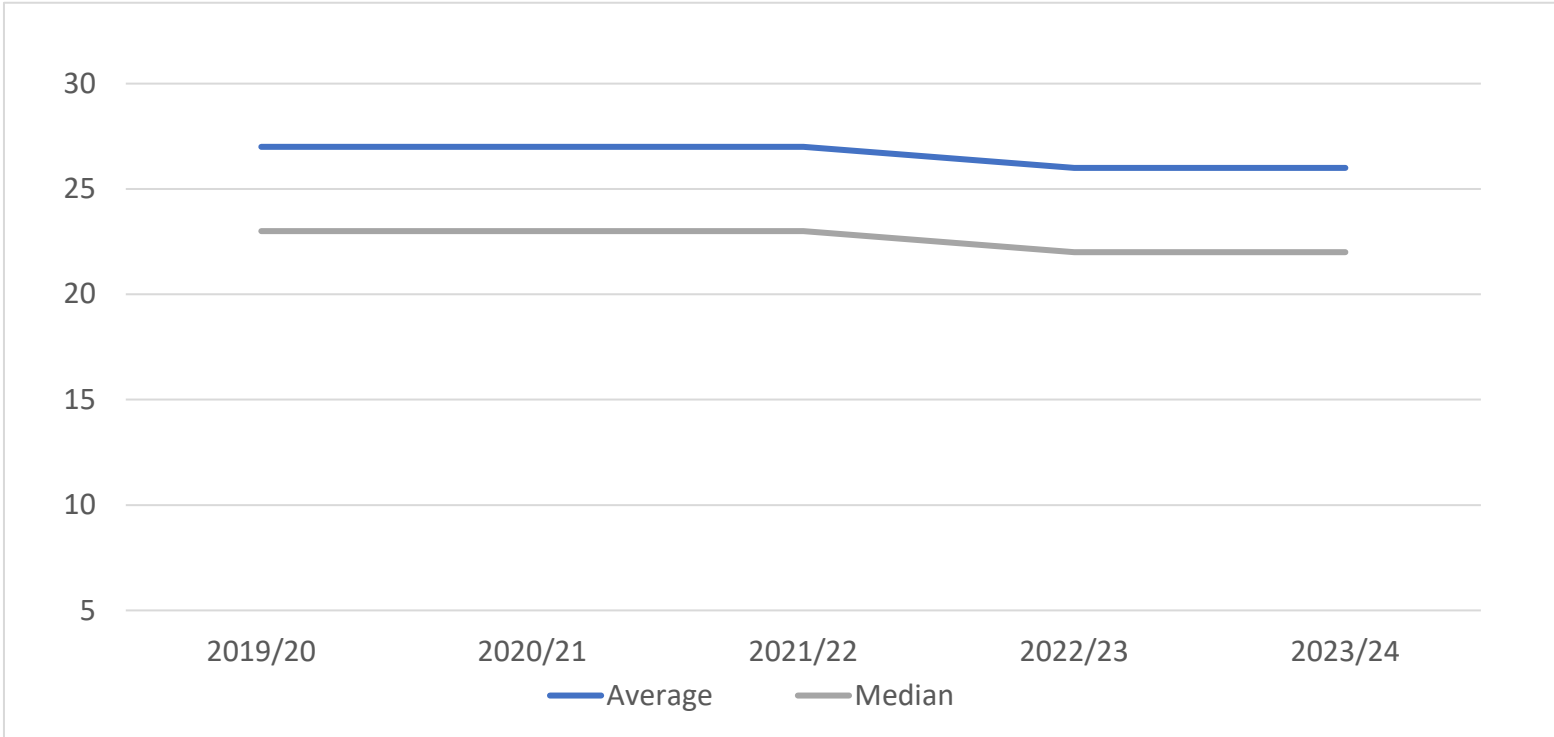

Average and Median Age All Enrolled		
Year	Average	Median
2019/20	27	23
2020/21	27	23
2021/22	27	23
2022/23	26	22
2023/24	26	22

Source: DSC\_IR\_RCS\_WEB\_RPT\_AGE\_PUBLIC 06/26/2024